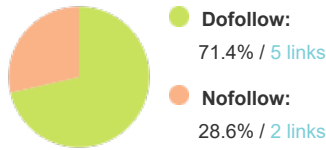

Images

Broken images	2
Empty alt text	789

On-page

Empty title tags	0
Duplicate titles	8

i Pages with rel="canonical"	122
L Links	
a Broken links	33
i Pages with excessive number of links	2
i Dofollow external links	1,181

a Too long titles	57
a Empty meta description	26
x Duplicate meta descriptions	6
a Too long meta description	48

Indexing

Backlinks

Backlinks	7
Linking domains	7
IPs	5
C-Blocks	5

Social Media

f Facebook	266 signals	99.3%	87 visits	0.7%
G+ Google Plus	2 signals	0.7%	5 visits	0.0%
in LinkedIn	0 signals	0.0%	21 visits	0.2%
P Pinterest	0 signals	0.0%	0 visits	0.0%